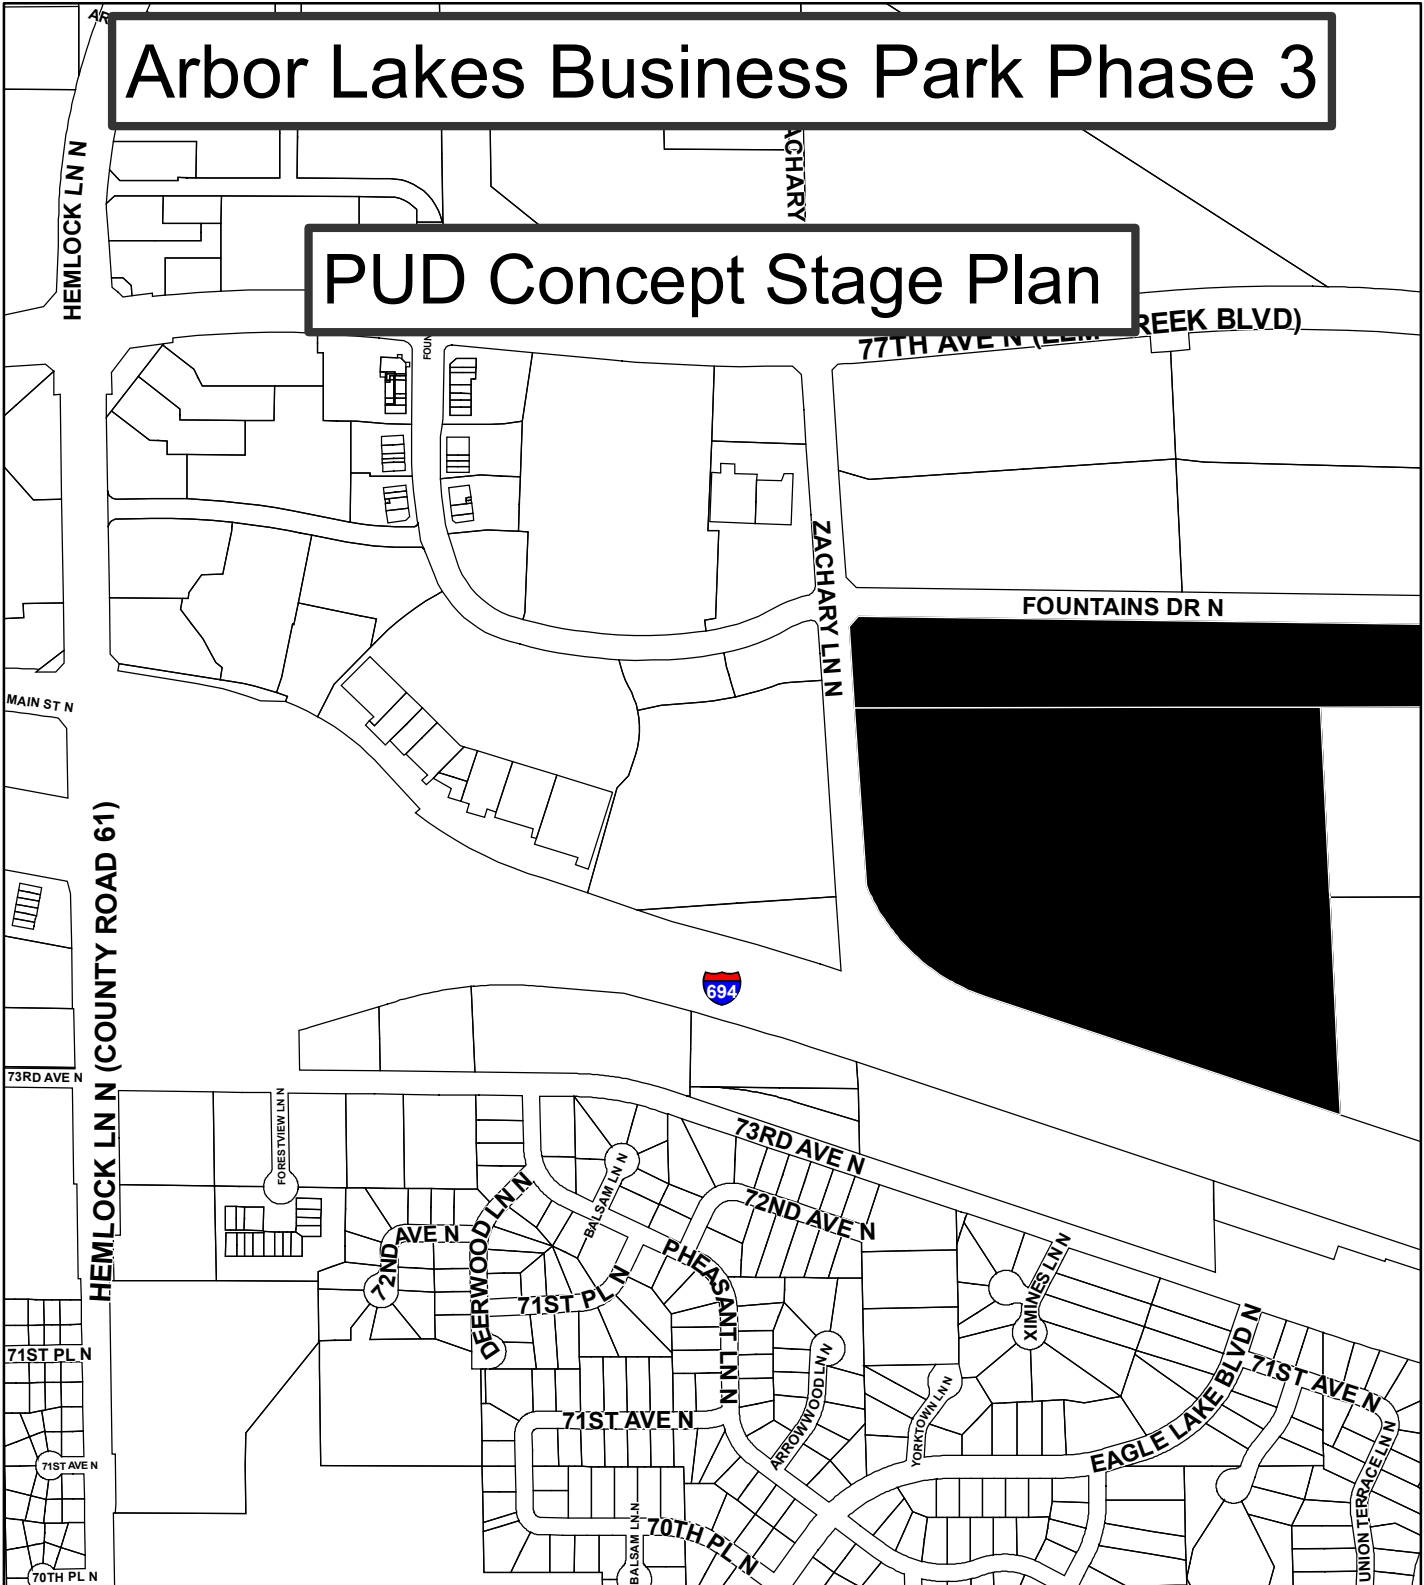

Arbor Lakes Business Park Phase 3

PUD Concept Stage Plan

NEIGHBORHOOD LOCATION MAP

Feet
05000200
[Scale bar graphic]