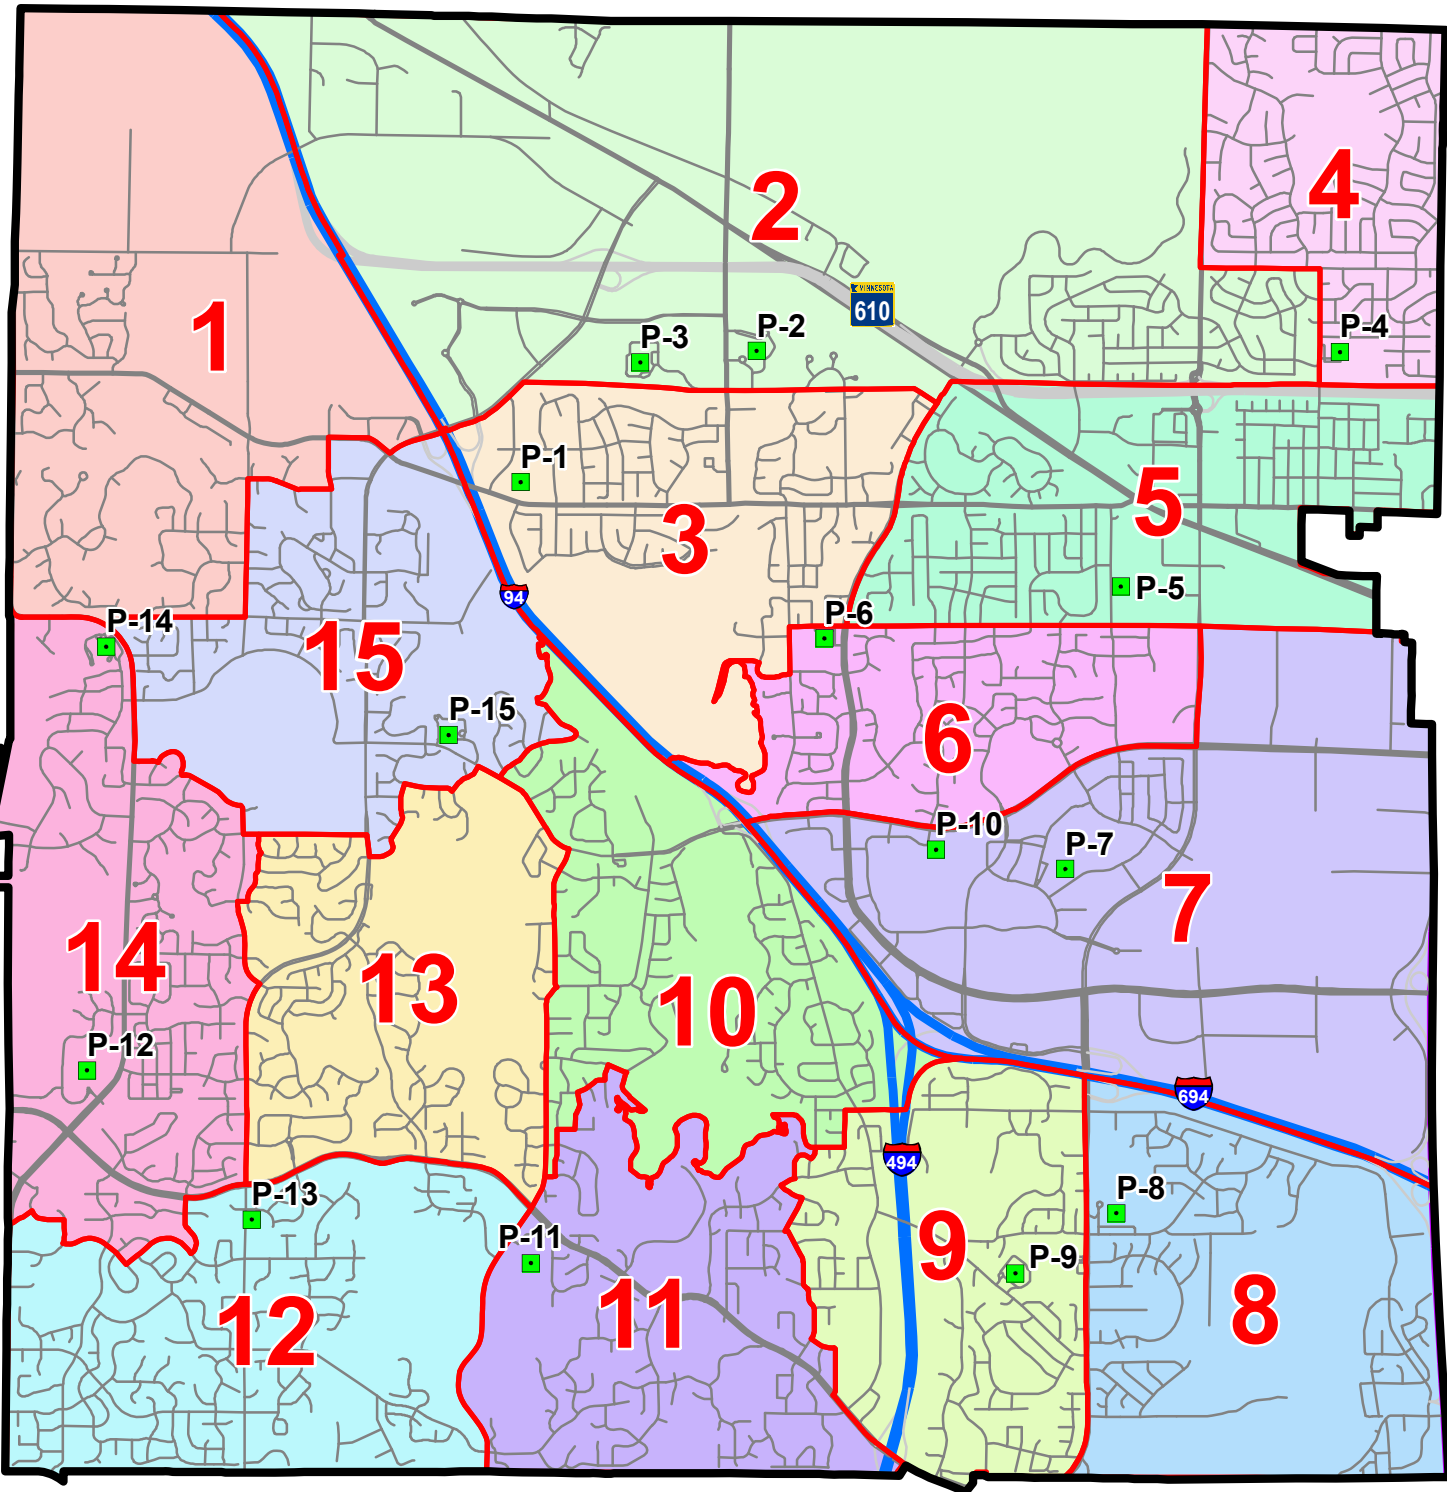

# Maple Grove Precincts 2022

## Polling Locations

- P-1 Maple Grove Covenant Church, 9350 Upland Ln N
- P-2 Maple Grove Senior High, 9800 Fernbrook Ln N
- P-3 Fernbrook Elementary, 9661 Fernbrook Ln N
- P-4 Elm Creek Elementary, 9830 Revere Ln N
- P-5 Maple Grove Public Works, 9030 Forestview Ln N
- P-6 Rice Lake Elementary, 13755 89th Ave N
- P-7 Central Park of Maple Grove, 12000 Central Park Way
- P-8 Maple Grove Middle School, 7000 Hemlock Ln N
- P-9 Oak View Elementary, 6710 E Fish Lake Rd

- P-10 Maple Grove Community Center, 12951 Weaver Lake Rd
- P-11 Basswood Elementary, 15425 Bass Lake Rd
- P-12 Lord of Life, 7401 County Road 101
- P-13 Maple Grove Fire Station #5, 6900 Lawndale Ln N
- P-14 Rush Creek Elementary, 8801 County Road 101
- P-15 Weaver Lake School, 15900 Weaver Lake Rd

## LEGEND

-  Polling Location
-  Revised Precincts 2022