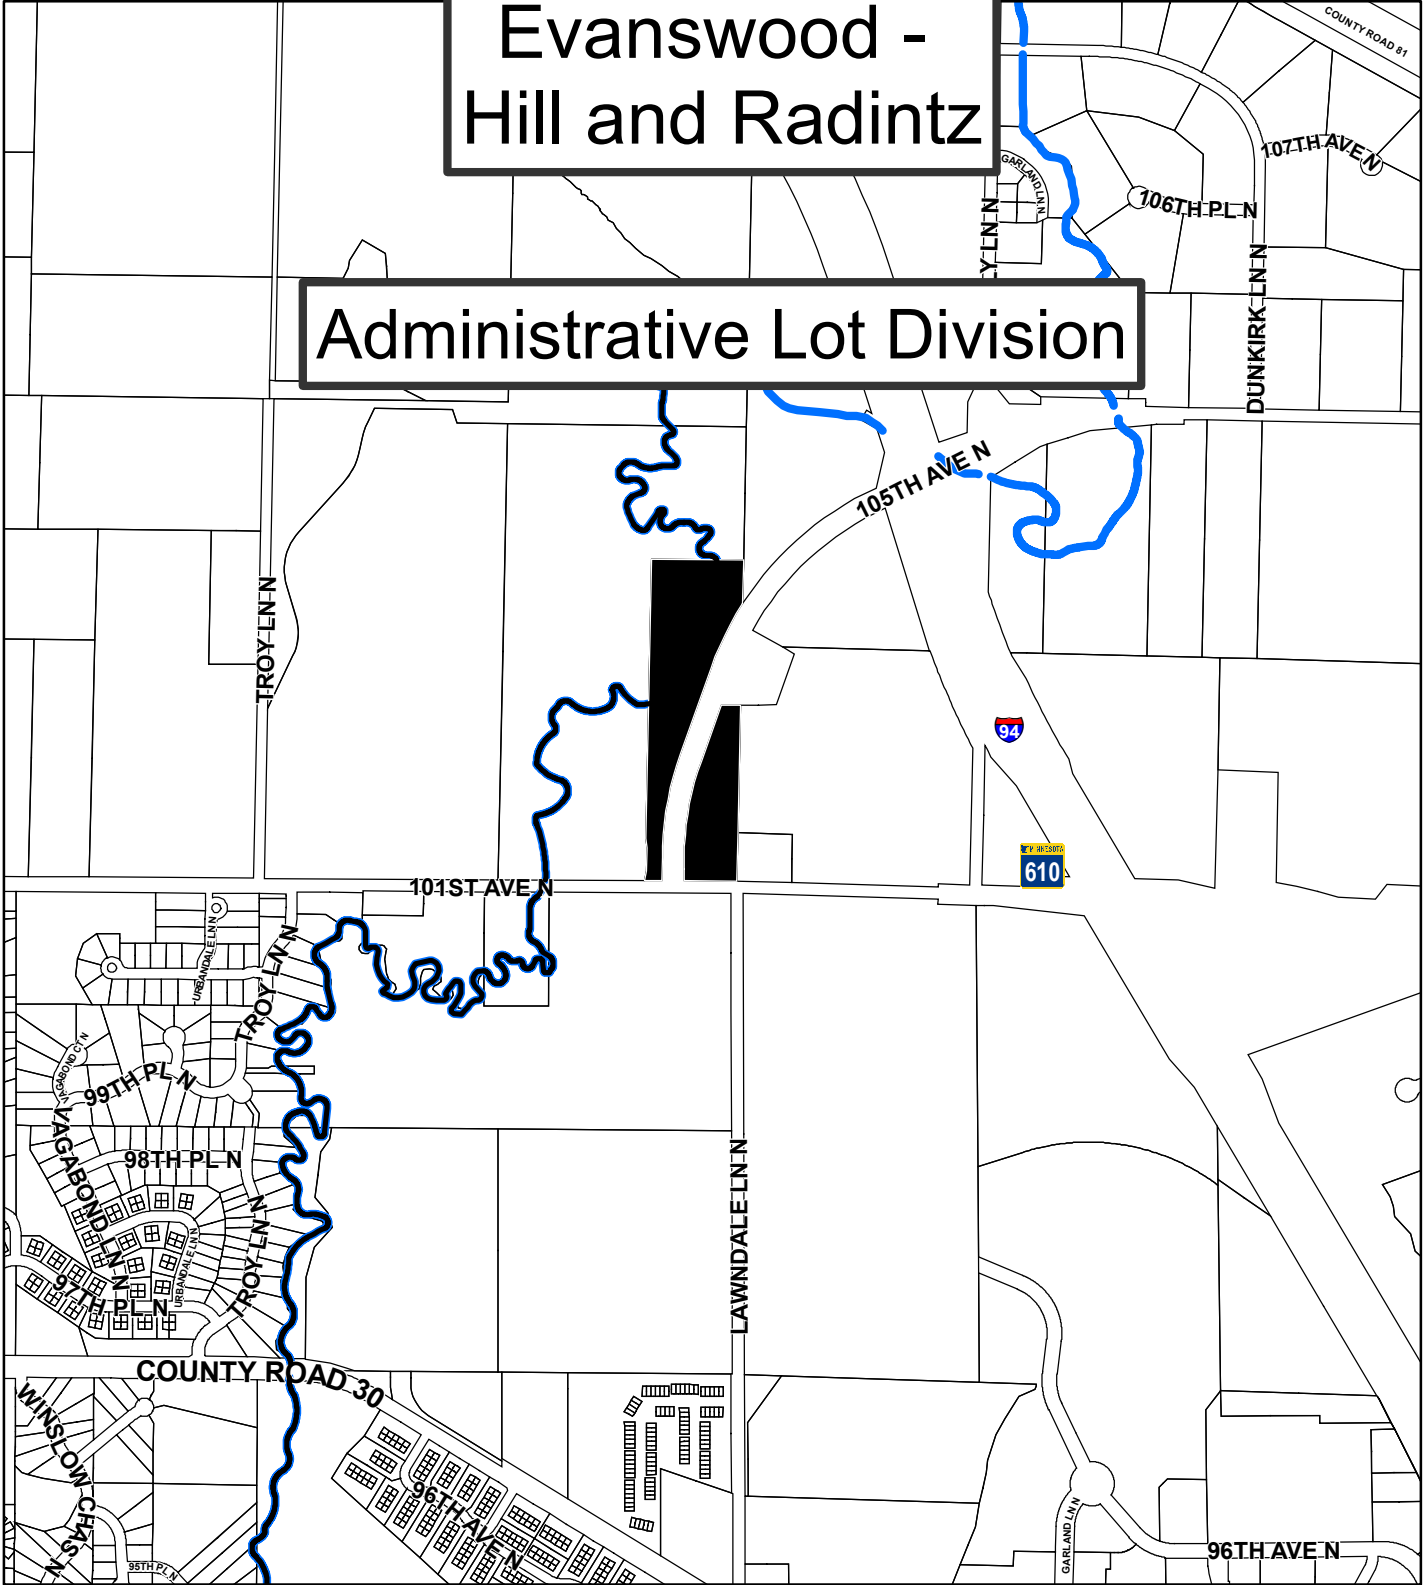

Evanswood -
Hill and Radintz

Administrative Lot Division

NEIGHBORHOOD LOCATION MAP

Feet
0 250 500 1,000
1" = 100'