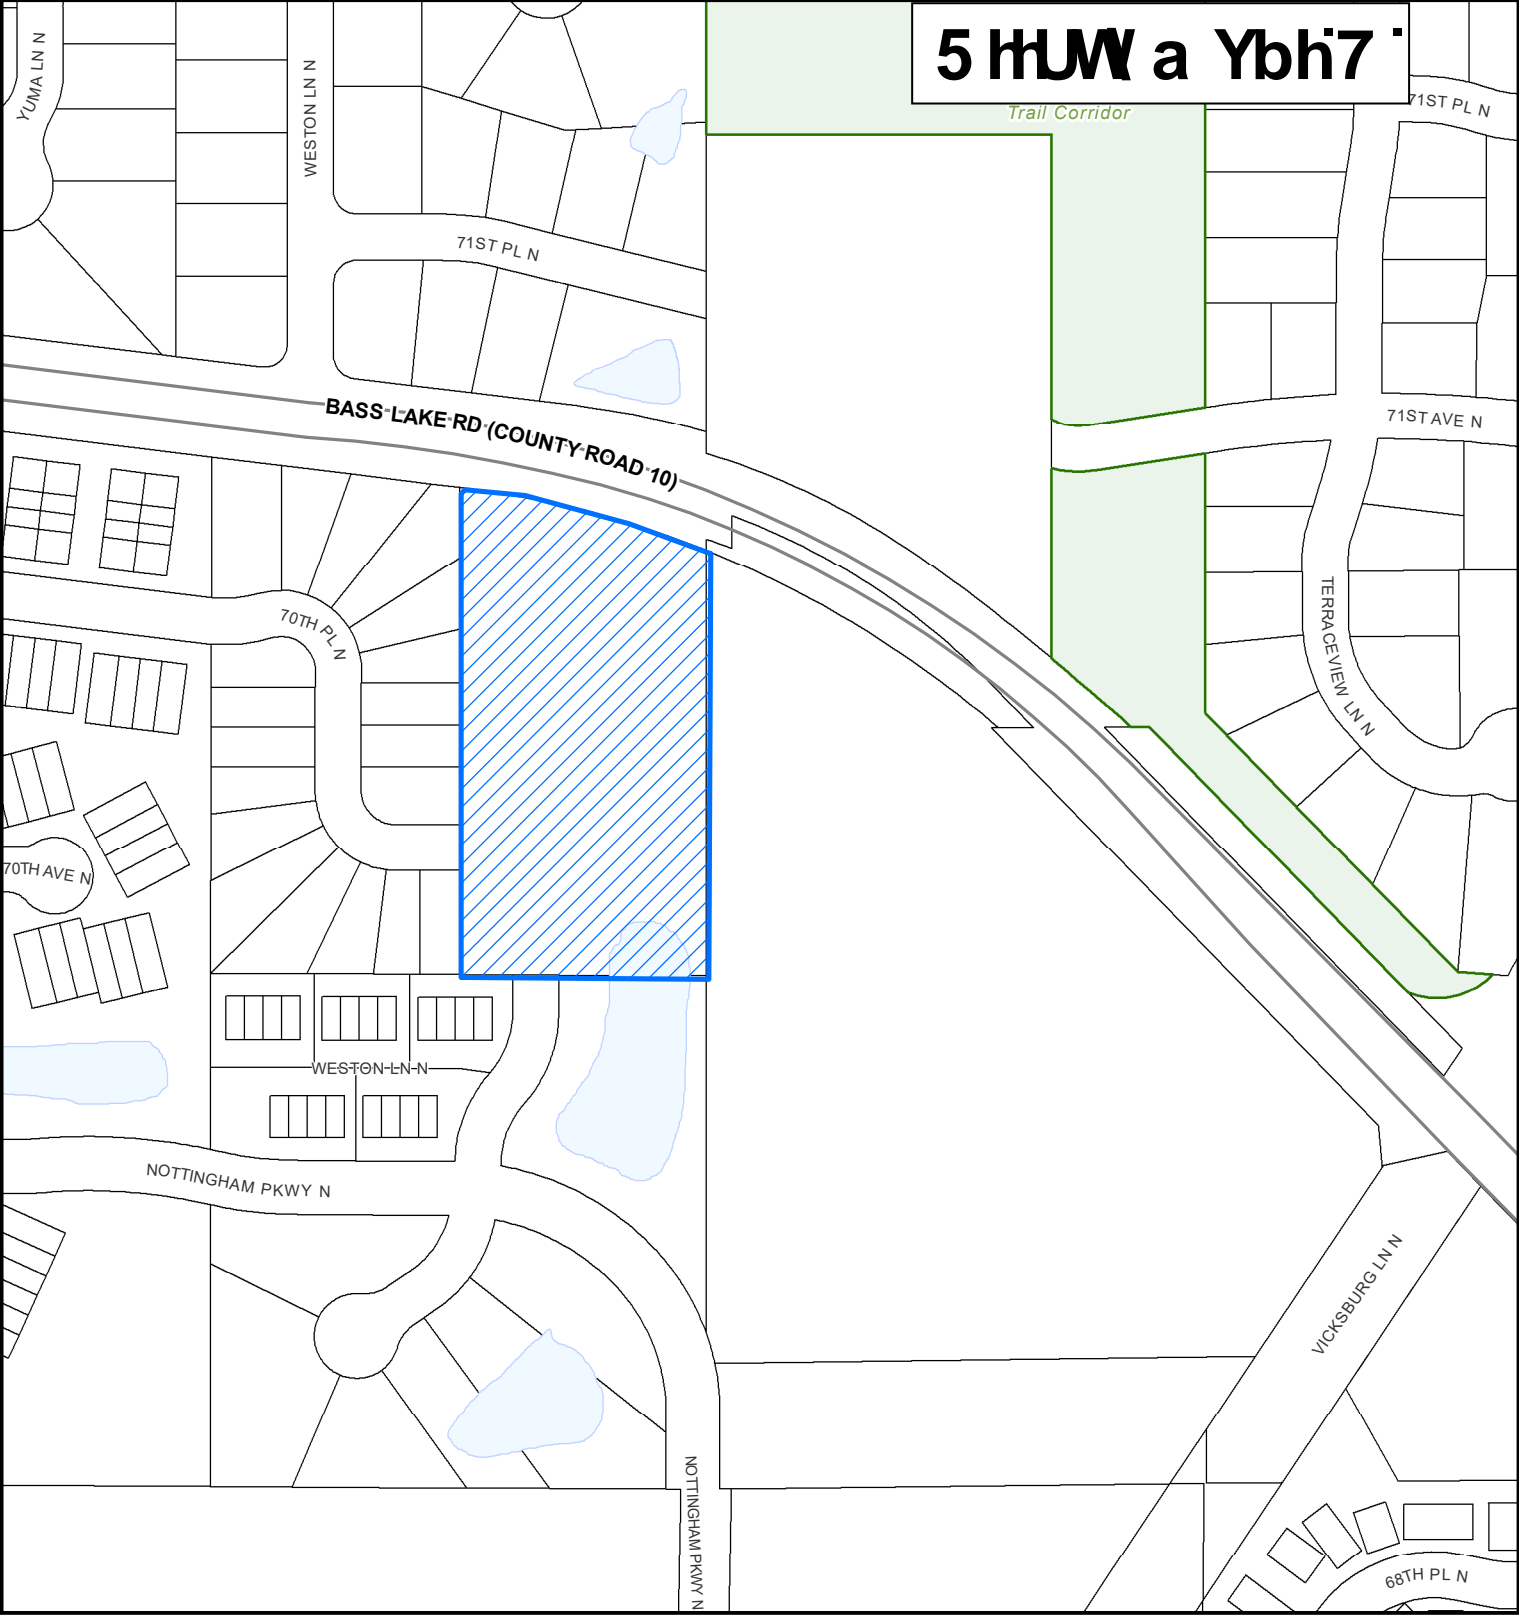

# 5 hUW a Ybh7

## Location Map FOX BRIAR RIDGE EAST PROJECT LOCATION

Date: 2/25/2022