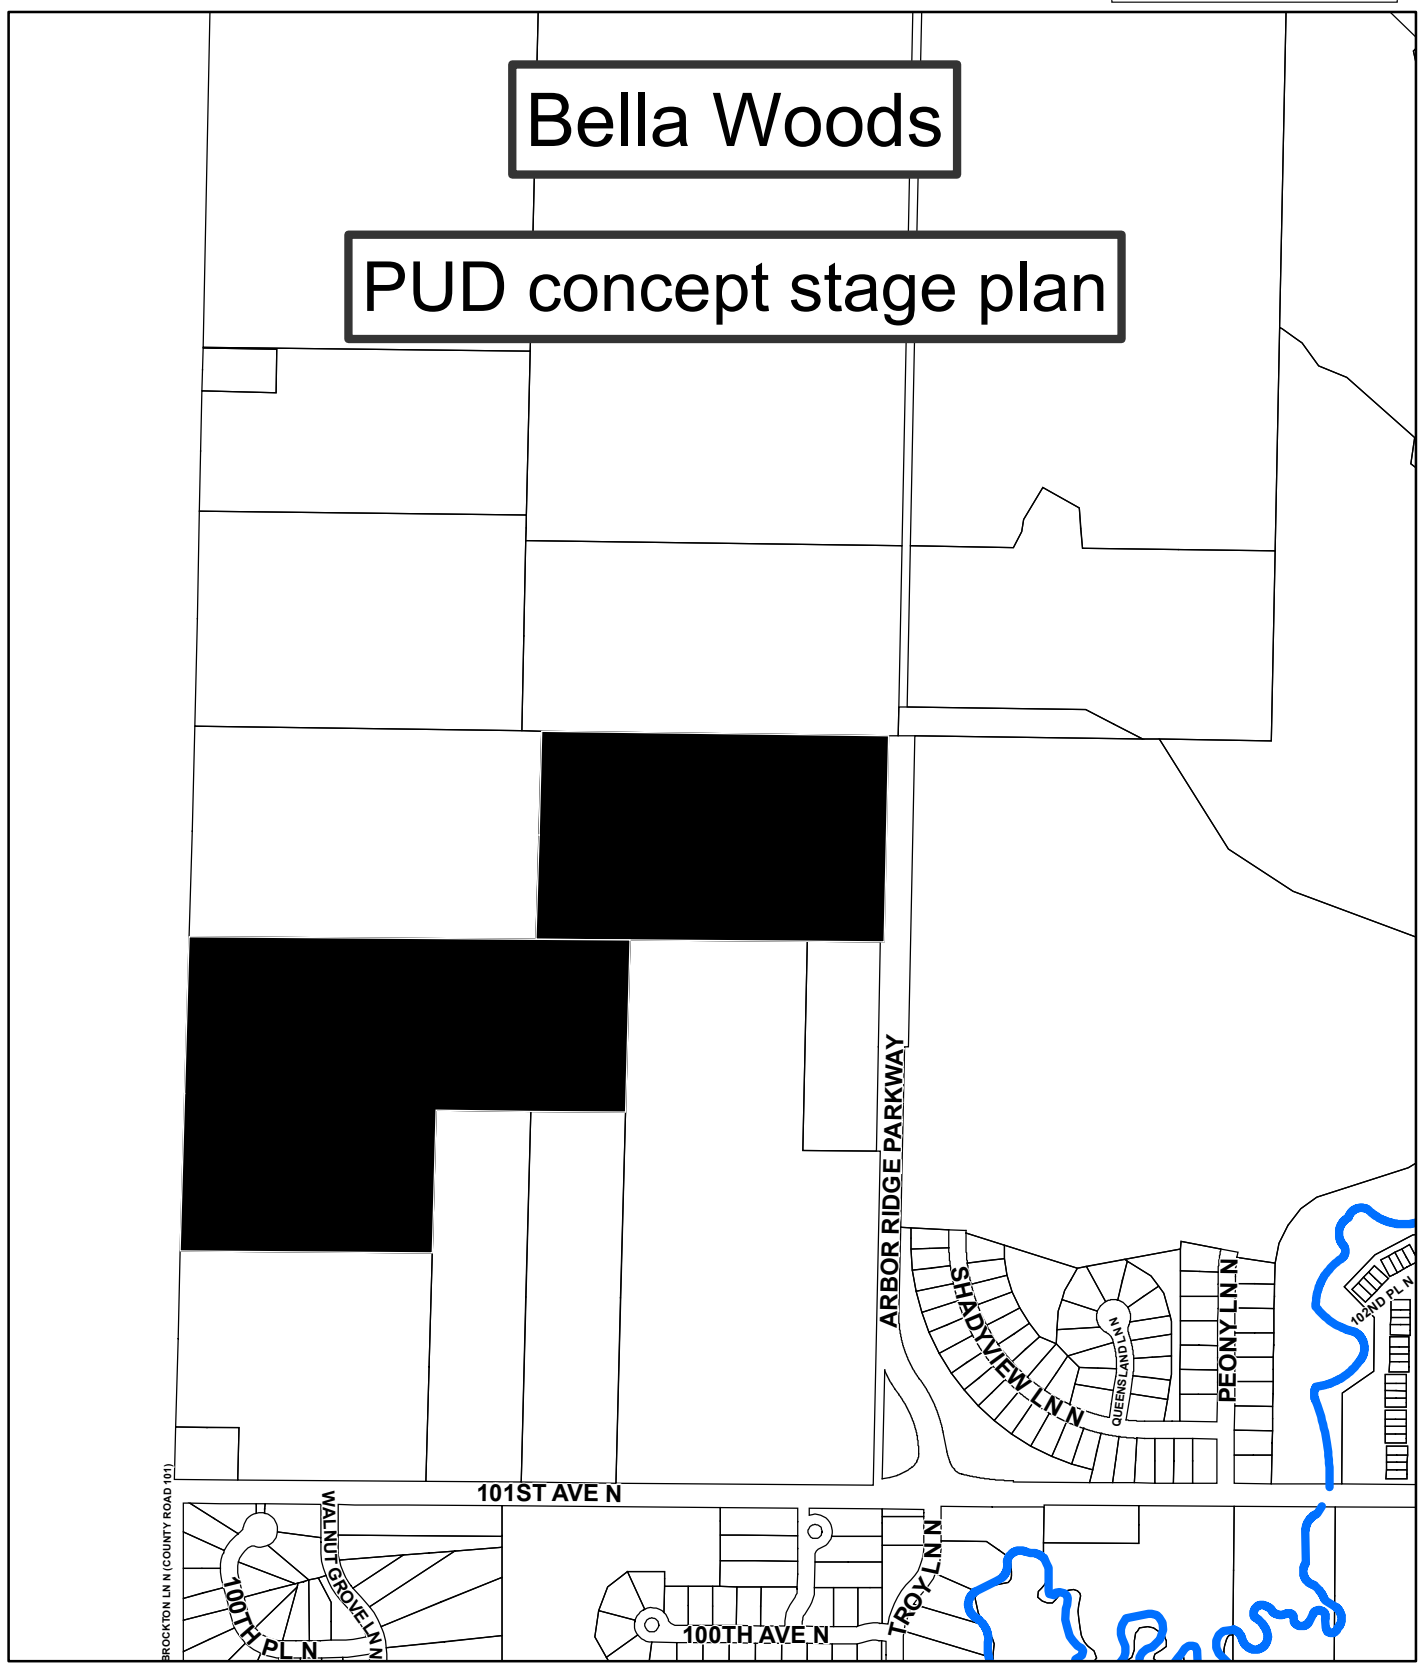

Bella Woods

PUD concept stage plan

NEIGHBORHOOD LOCATION MAP

Feet
05000200
[Graphic scale bar]