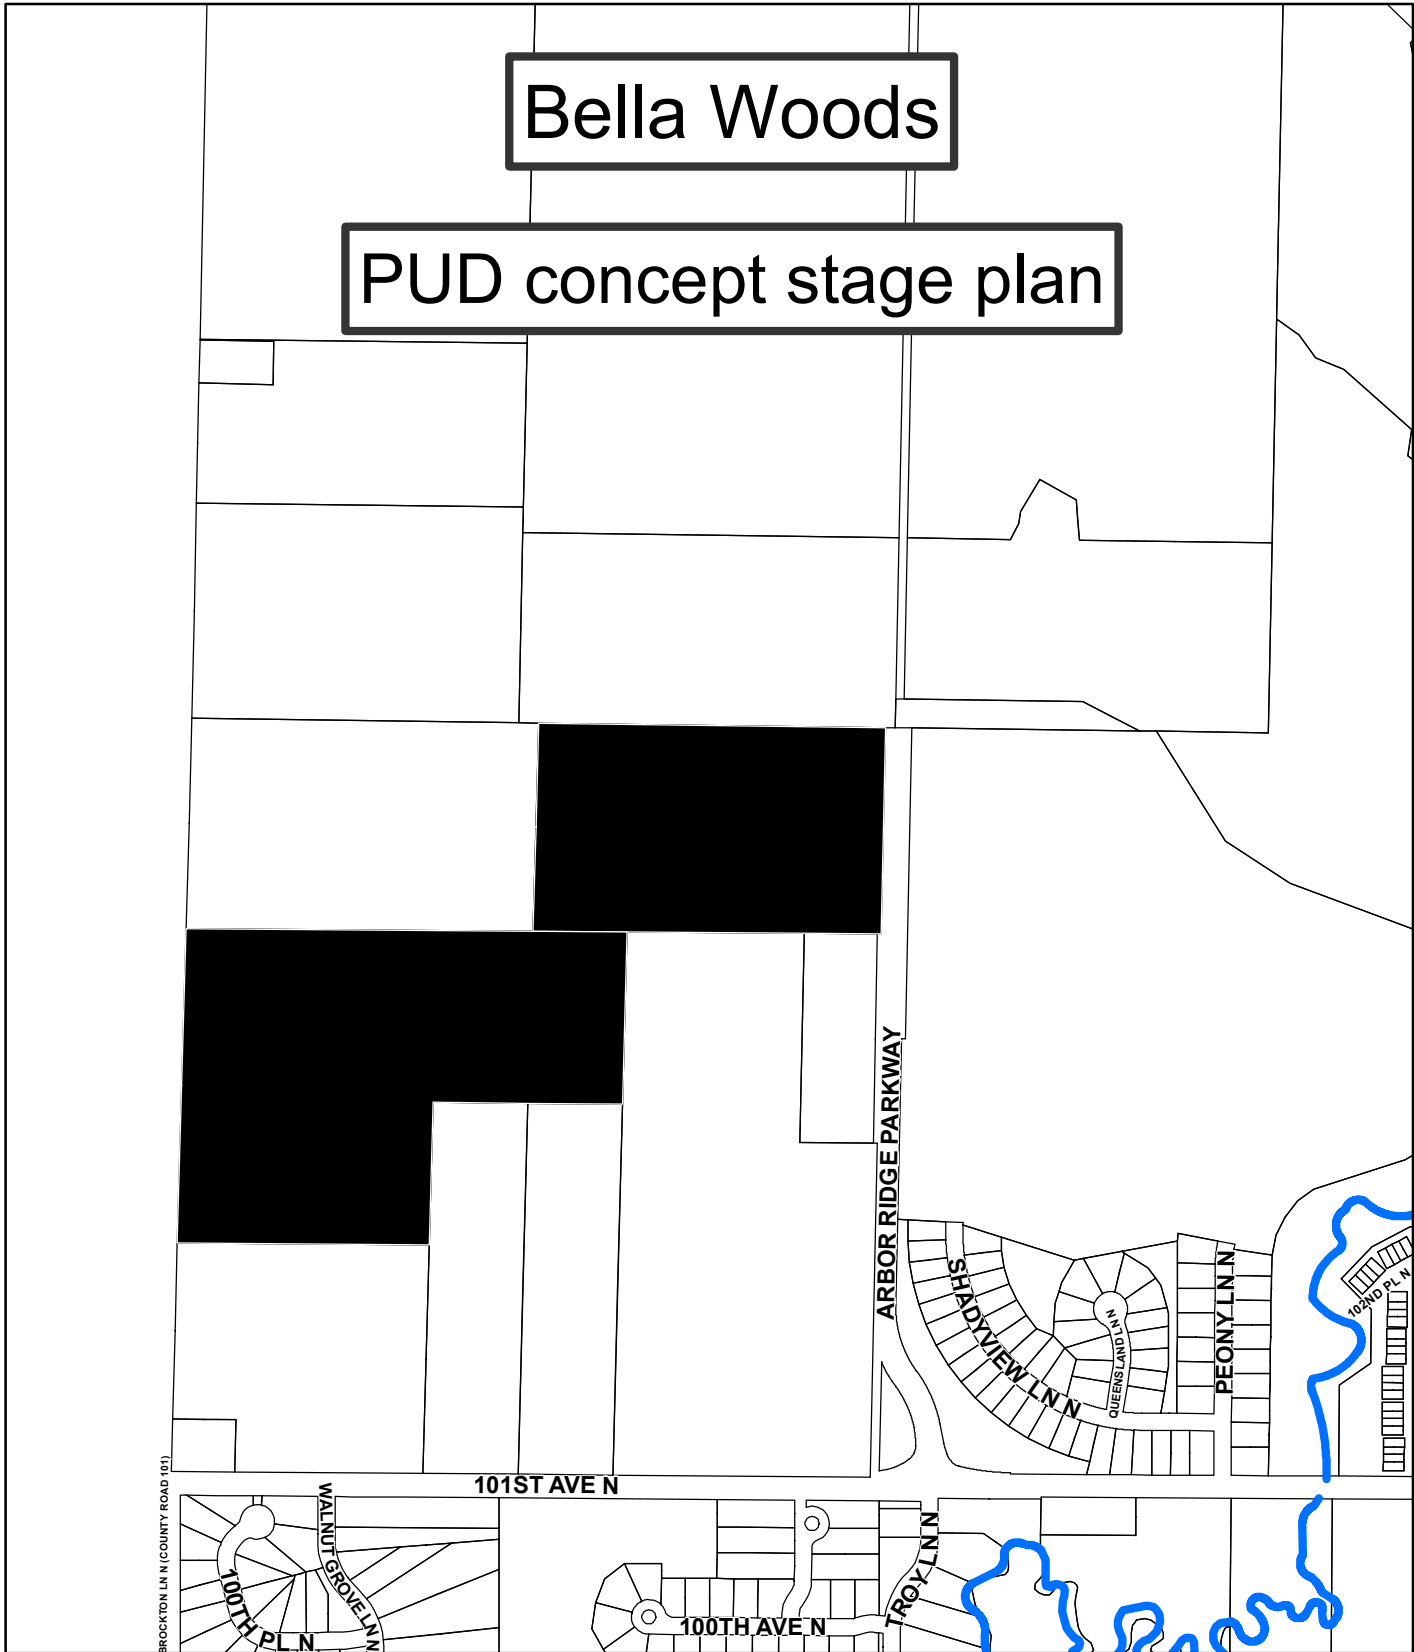

Bella Woods

PUD concept stage plan

NEIGHBORHOOD LOCATION MAP

Feet
05000200
[Graphic scale bar]