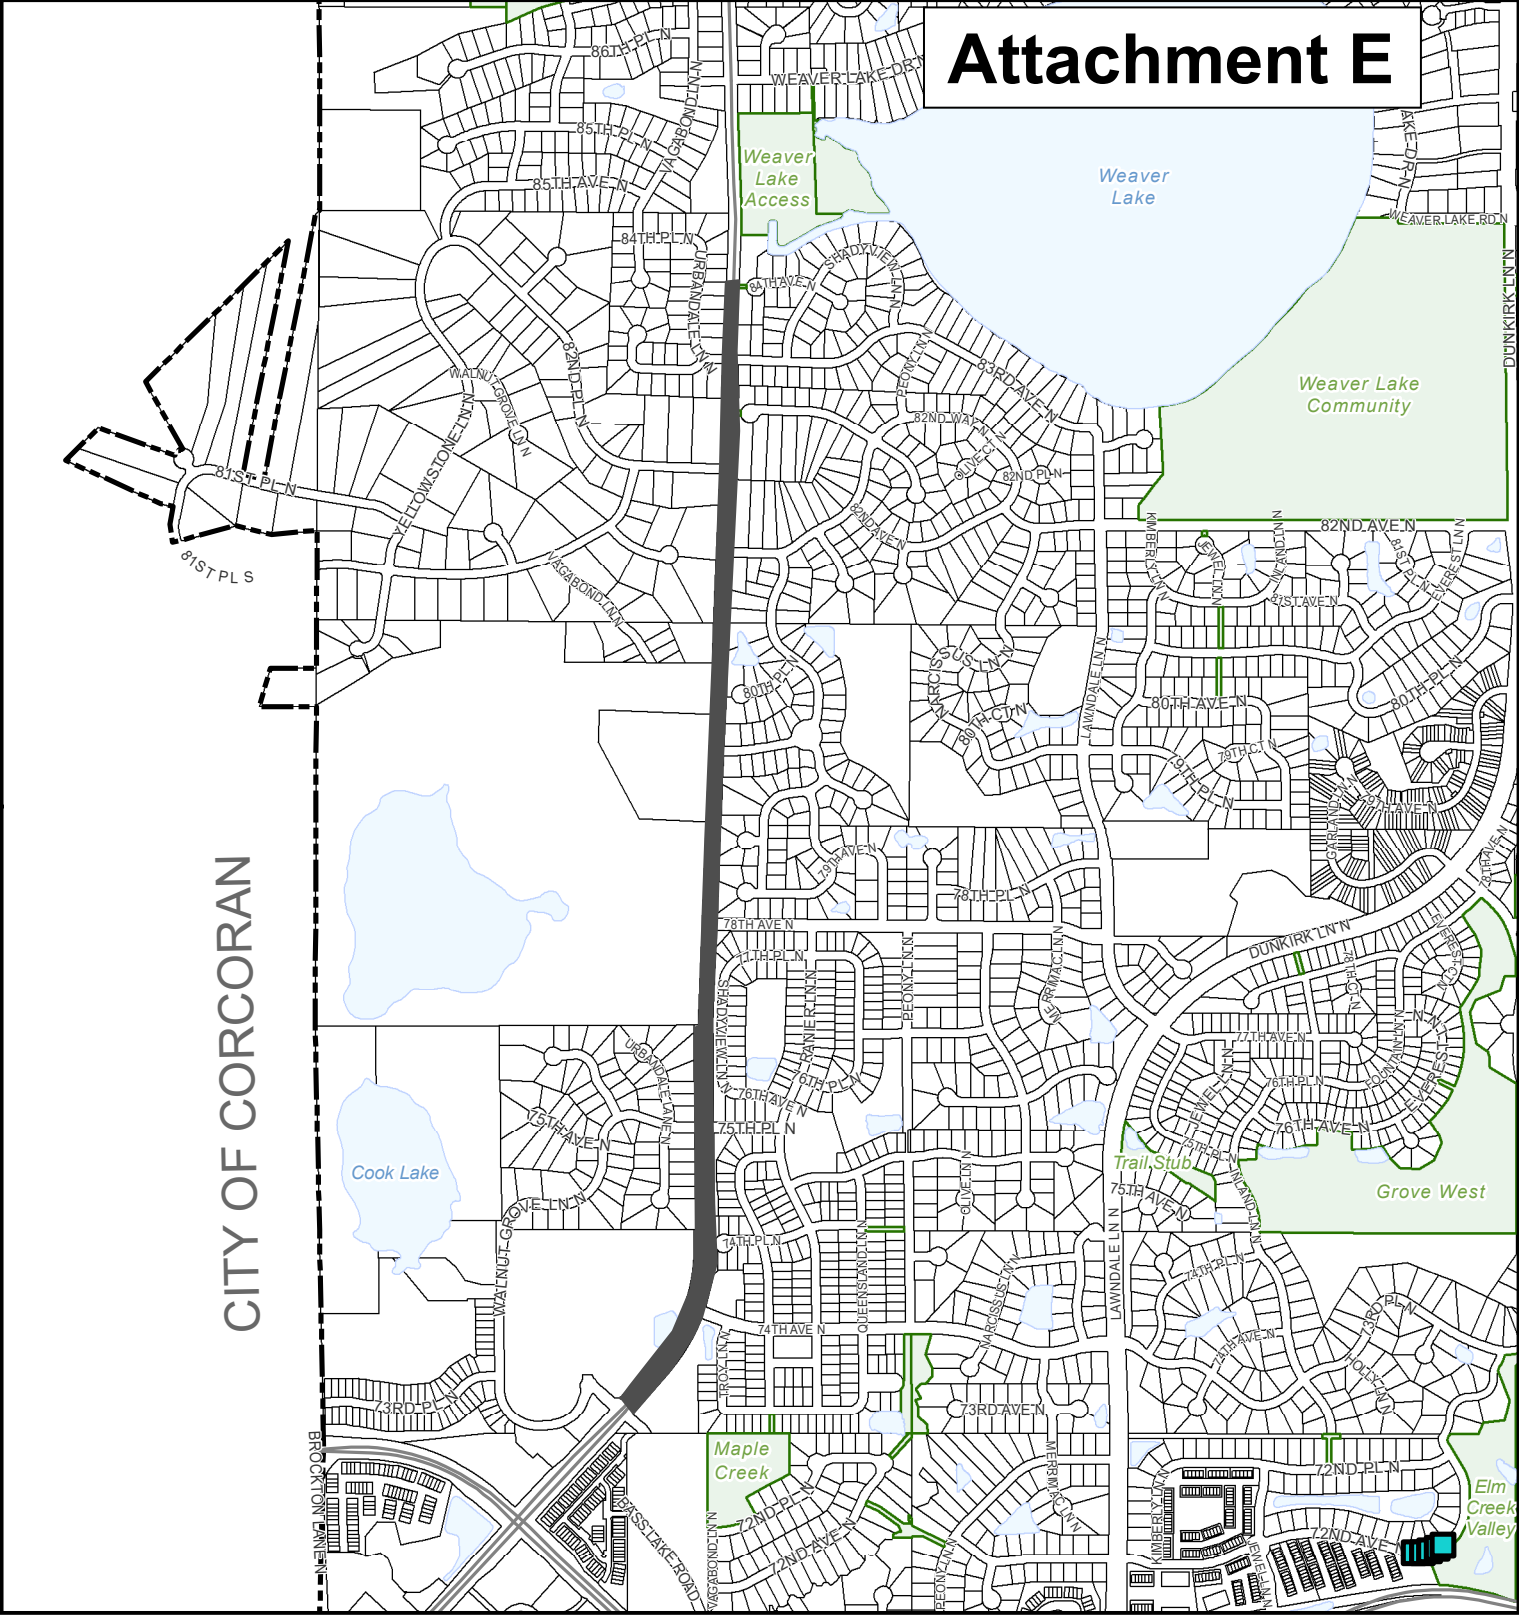

Attachment E

CITY OF CORCORAN

Location Map CSAH 101 - 73RD AVE TO 83RD AVE PROJECT LOCATION

Date: 1/31/2022