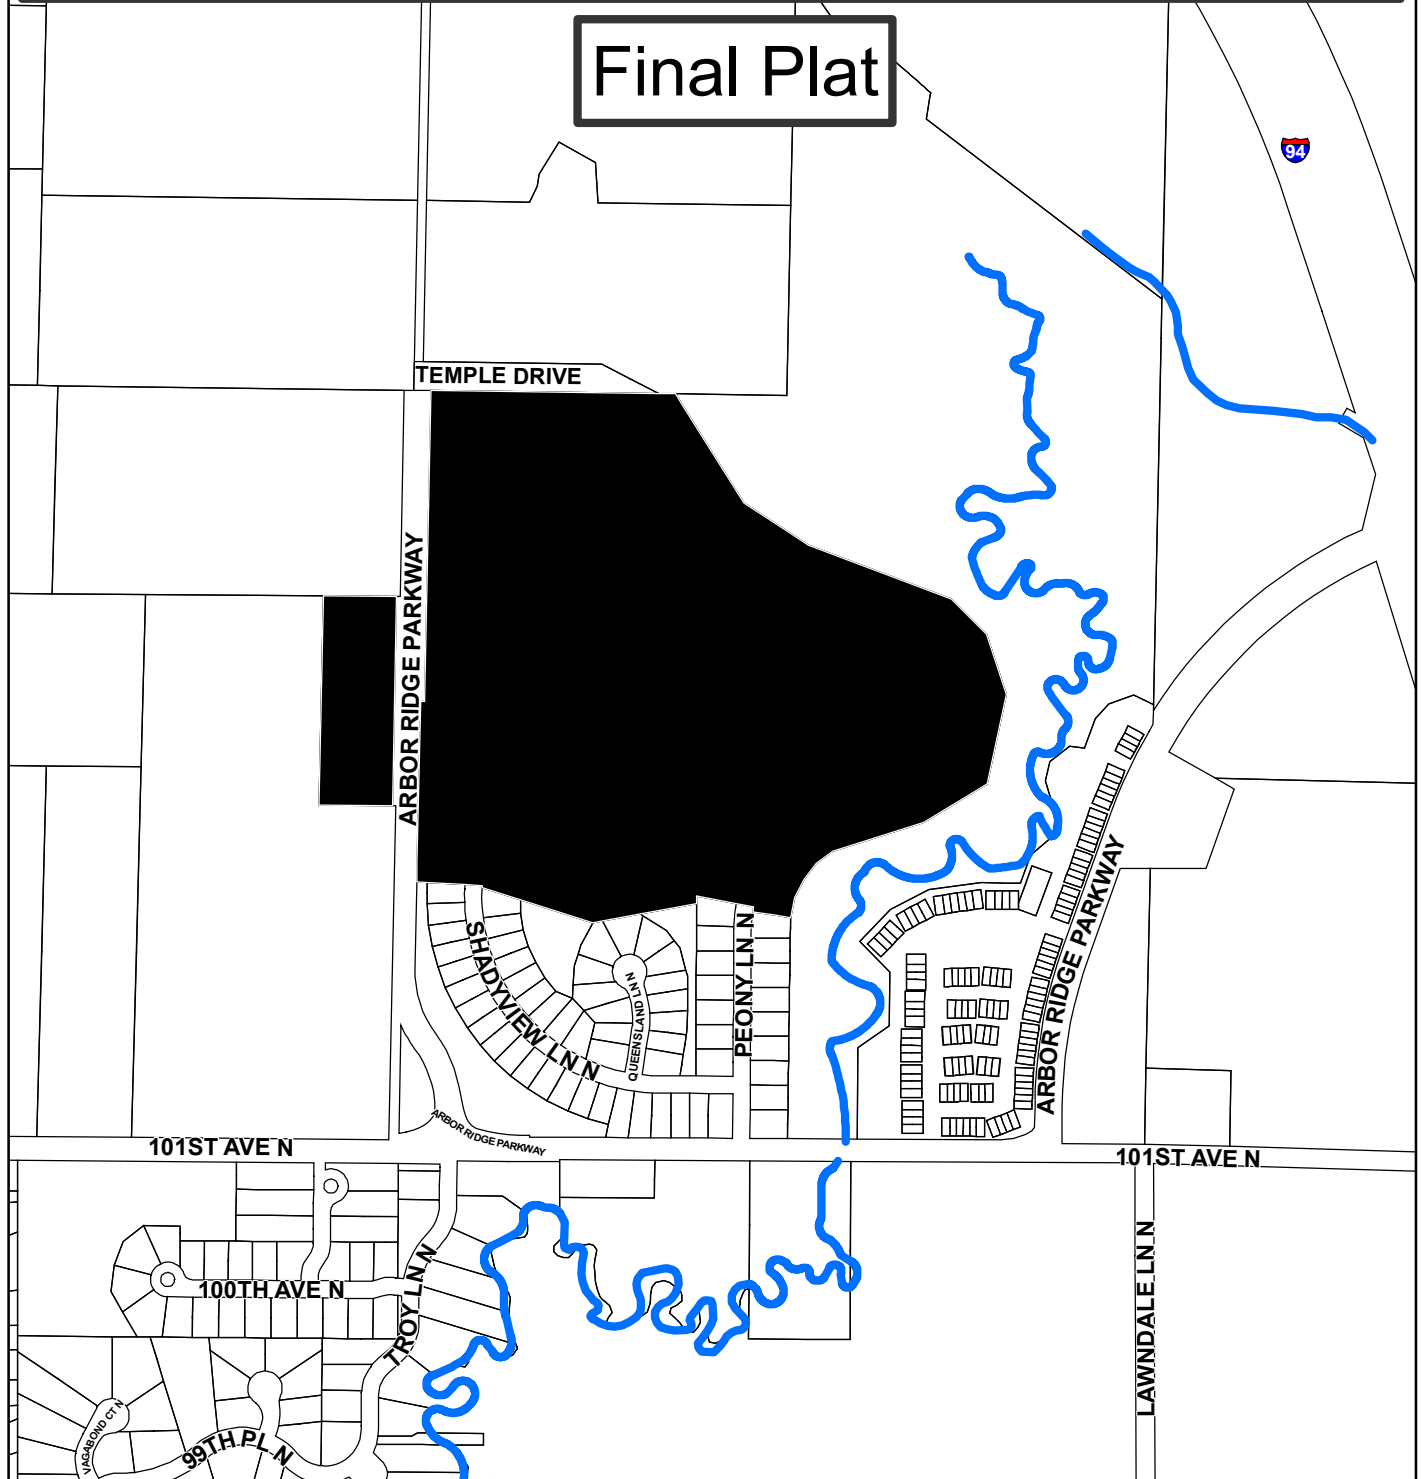

Evanswood of Maple Grove 2nd Addition

Final Plat

NEIGHBORHOOD LOCATION MAP

Feet
05000200
[Graphic scale bar]