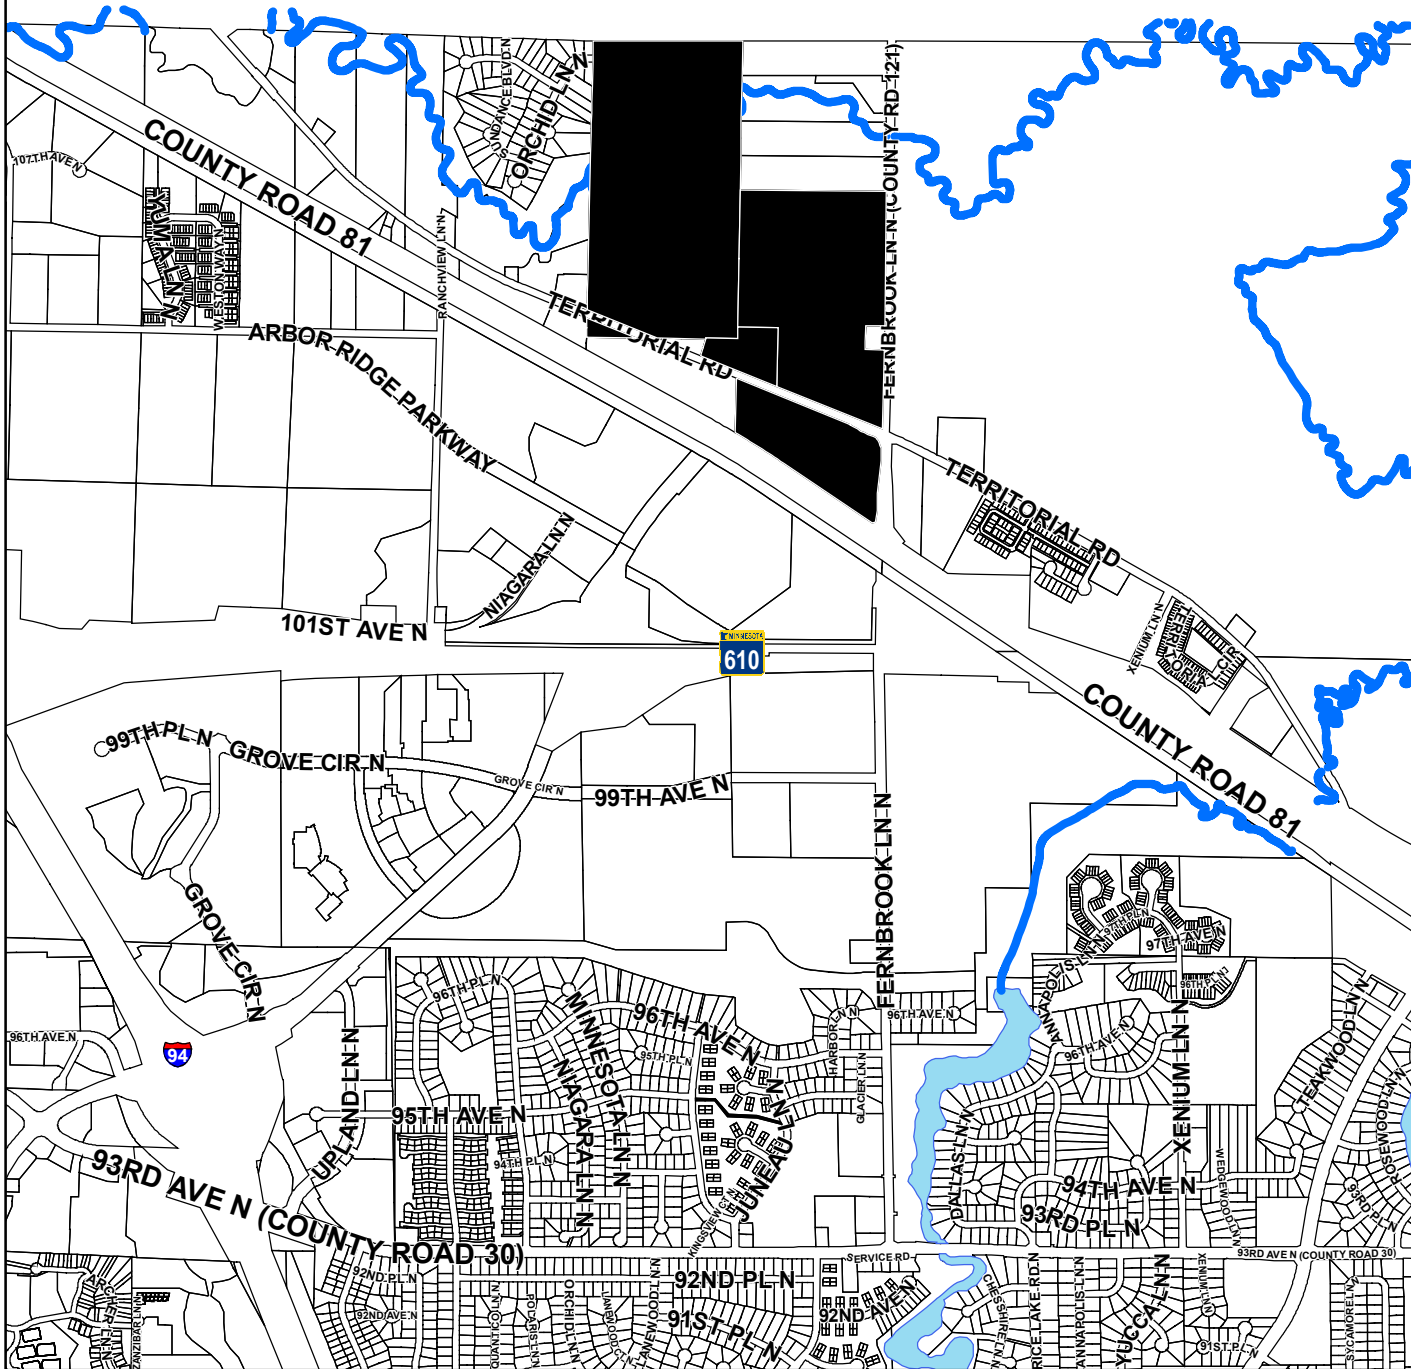

Rush Hollow Second Addition

Final Plat

NEIGHBORHOOD LOCATION MAP

City of
Maple Grove

0 250 500 1,000 1,500 2,000 Feet

Feet
0000