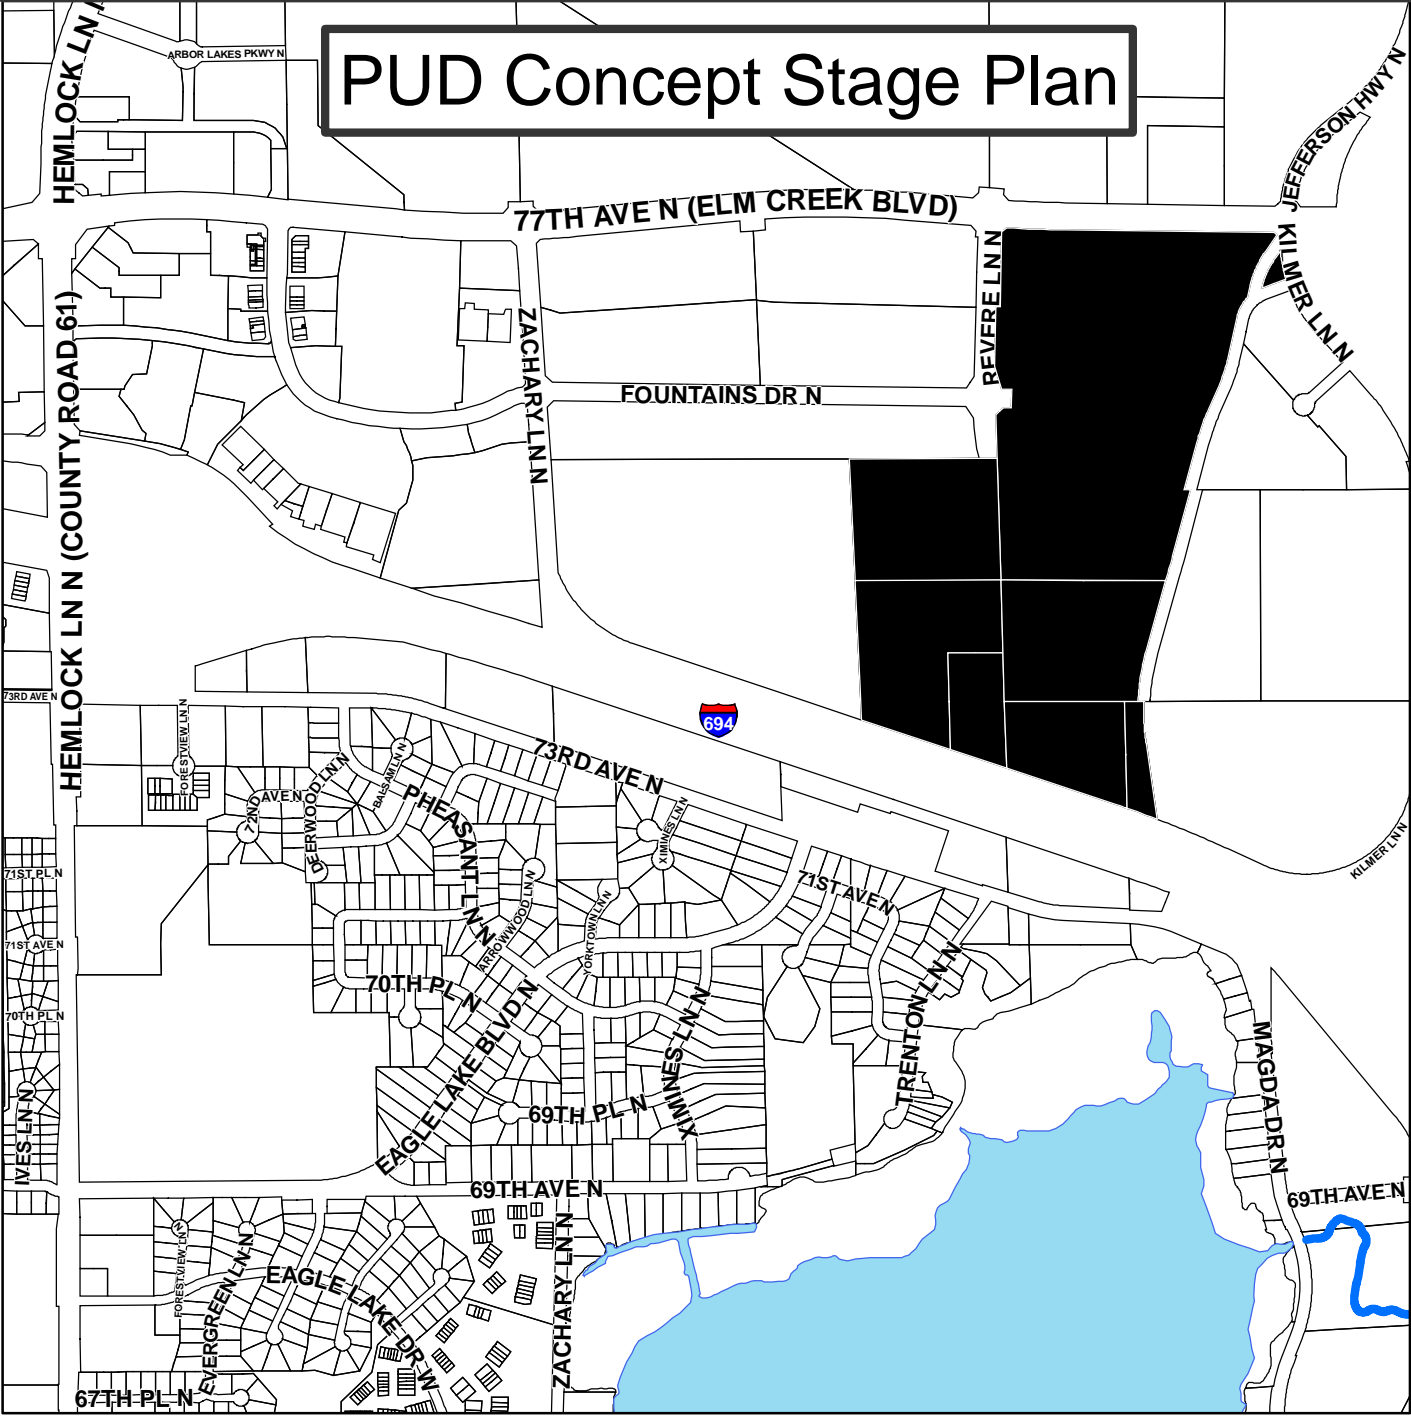

Minnesota Science and Technology Center

PUD Concept Stage Plan

NEIGHBORHOOD LOCATION MAP

Feet
300000
1:1000

Minnesota Science and Technology Center
Kilmer Lane North and Interstate 694
PID #25-119-22-11-0006, 25-119-22-12-0001,
25-119-22-24-0003, 25-119-22-24-0004,
25-119-22-31-0001, 25-119-22-13-0003,
25-119-22-42-0004, 25-119-22-42-0013

Locate & Notify

2511922110006,2511922120001,2511922.

Search

Multi-input

Selected [Clear All](#)

Properties Selected 26
[Zoom to selected](#)

Draw Geometry

Buffer

Buffer distance
500 feet

Print