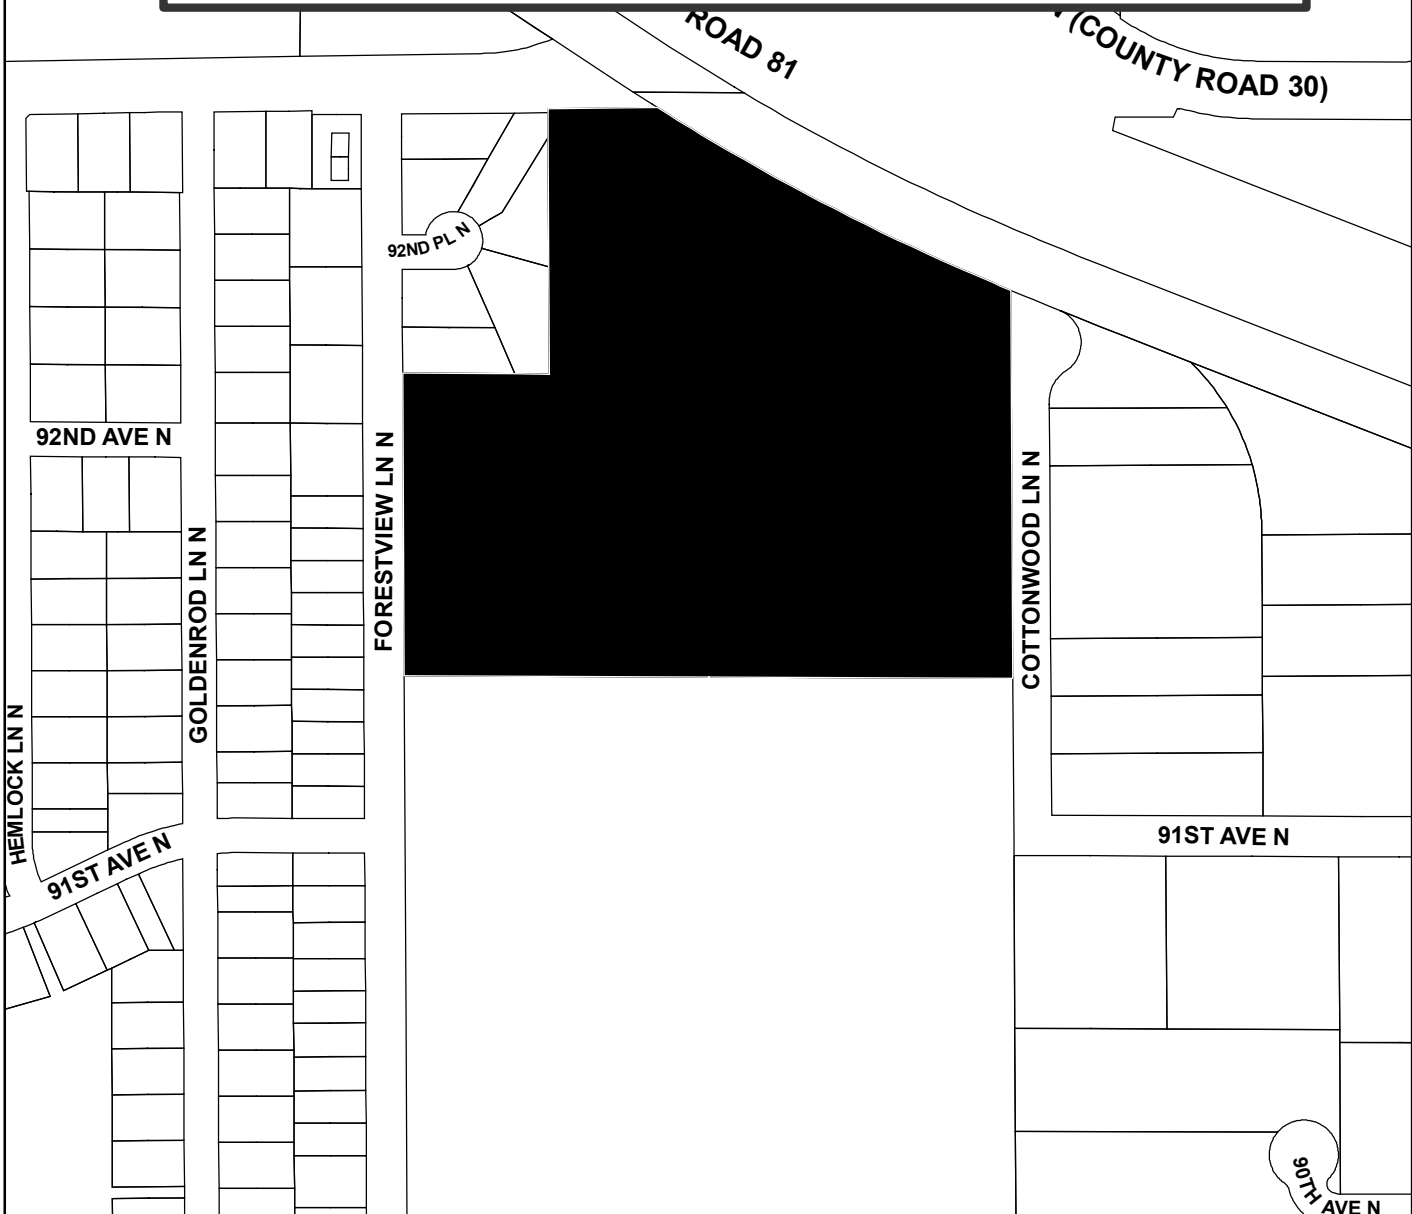

Maple Grove Industrial Center

PUD Concept Stage Plan
Development Stage Plan, Rezoning,
Preliminary Plat, and Final Plat

NEIGHBORHOOD LOCATION MAP