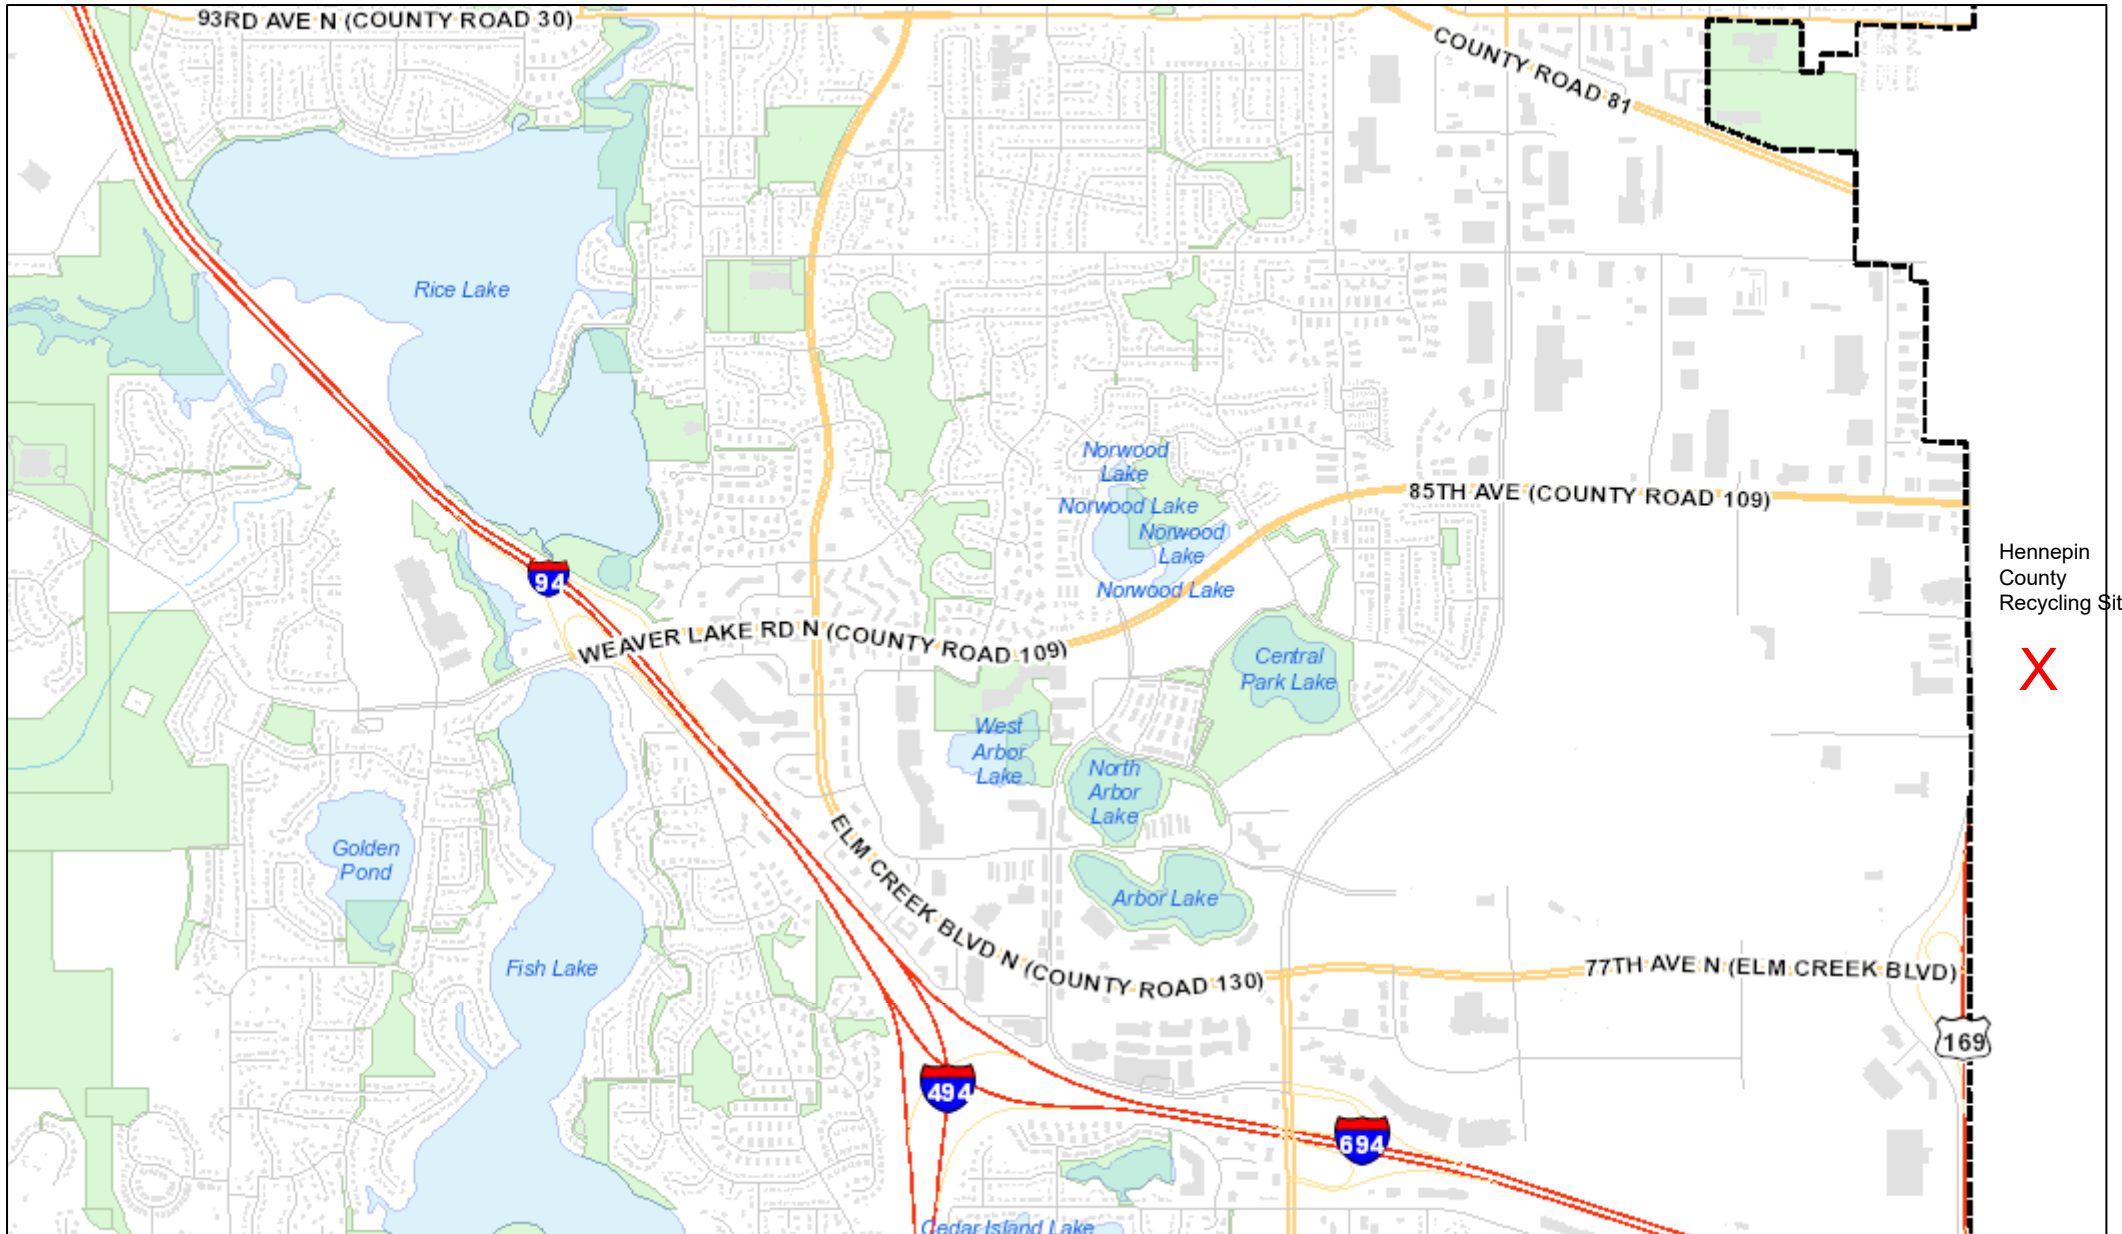

Maple Grove

GIS Map

City of Maple Grove

Hennepin
County
Recycling Site

2/12/2020, 3:08:47 PM

1:36,112

Sources: Esri, HERE, Garmin,
Intermap, increment P Corp.,
GEBCO, USGS, FAO, NPS,
NRCAN, GeoBase, IGN, Kadaster